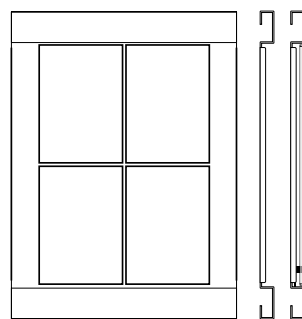

 option bultinboard sur demande
bultinboard option on request

delhi 300  [1 x A3 / 2xA4]
w 320 x h 540 x d 30mm
w 12,59 x h 21,26 x d 1,18"

delhi 310  [1 x A3]
w 320 x h 540 x d 30mm
w 12,59 x h 21,26 x d 1,18"

delhi 400  [4 x A4]
w 550 x h 750 x d 30mm
w 21,65 x h 29,53 x d 1,18"

delhi 410  [4 x A4]
w 550 x h 750 x d 30mm
w 21,65 x h 29,53 x d 1,18"

delhi 900  [9 xA4]
w 750 x h 1050 x d 30mm
w 29,53 x h 41,34 x d 1,18"

delhi 910  [9 xA4]
w 750 x h 1050 x d 30mm
w 29,53 x h 41,34 x d 1,18"

delhi 400 SS L  [4 x A4]
w 550 x h 1800 x d 500mm
w 21,65 x h 70,87 x d 19,69"

delhi 410 SS L   [4 x A4]
w 550 x h 1800 x d 500mm
w 21,65 x h 70,87 x d 19,69"

delhi 900 SS L  [9 x A4]
w 750 x h 1800 x d 500mm
w 29,53 x h 70,87 x d 19,69"

delhi 910 SS L   [9 x A4]
w 750 x h 1800 x d 30mm
w 29,53 x h 70,87 x d 19,69"

delhi | 2011 | tarifs publics
 designed by tecton | public prices