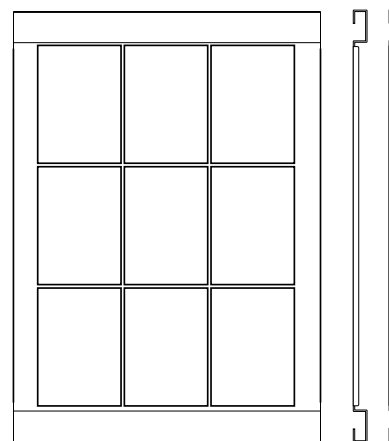

 option bultinboard sur demande
bultinboard option on request

delhi 300  [1 x A3 / 2xA4]
w 320 x h 540 x d 30mm
w 12,59 x h 21,26 x d 1,18"

delhi 310  [1 x A3]
w 320 x h 540 x d 30mm
w 12,59 x h 21,26 x d 1,18"

delhi 400  [4 x A4]
w 550 x h 750 x d 30mm
w 21,65 x h 29,53 x d 1,18"

delhi 410  [4 x A4]
w 550 x h 750 x d 30mm
w 21,65 x h 29,53 x d 1,18"

delhi 900  [9 xA4]
w 750 x h 1050 x d 30mm
w 29,53 x h 41,34 x d 1,18"

delhi 910  [9 xA4]
w 750 x h 1050 x d 30mm
w 29,53 x h 41,34 x d 1,18"

delhi 400 SS L  [4 x A4]
w 550 x h 1800 x d 500mm
w 21,65 x h 70,87 x d 19,69"

delhi 410 SS L   [4 x A4]
w 550 x h 1800 x d 500mm
w 21,65 x h 70,87 x d 19,69"

delhi 900 SS L  [9 x A4]
w 750 x h 1800 x d 500mm
w 29,53 x h 70,87 x d 19,69"

delhi 910 SS L   [9 x A4]
w 750 x h 1800 x d 30mm
w 29,53 x h 70,87 x d 19,69"

delhi | 2011 | tarifs publics
 designed by tecton | public prices