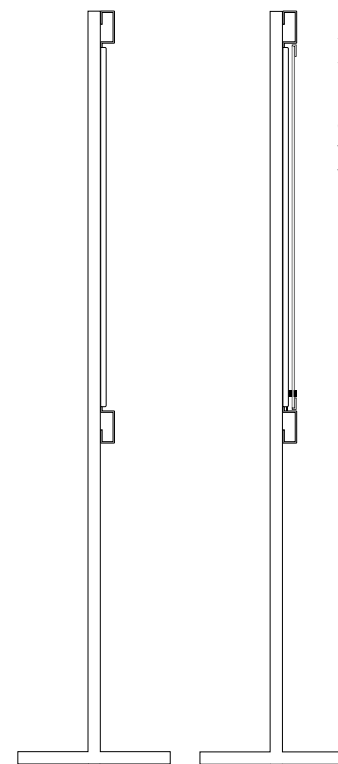

 option bultinboard sur demande
bultinboard option on request

delhi 300  [1 x A3 / 2xA4]
w 320 x h 540 x d 30mm
w 12,59 x h 21,26 x d 1,18"

delhi 310  [1 x A3]
w 320 x h 540 x d 30mm
w 12,59 x h 21,26 x d 1,18"

delhi 400  [4 x A4]
w 550 x h 750 x d 30mm
w 21,65 x h 29,53 x d 1,18"

delhi 410  [4 x A4]
w 550 x h 750 x d 30mm
w 21,65 x h 29,53 x d 1,18"

delhi 900  [9 xA4]
w 750 x h 1050 x d 30mm
w 29,53 x h 41,34 x d 1,18"

delhi 910  [9 xA4]
w 750 x h 1050 x d 30mm
w 29,53 x h 41,34 x d 1,18"

delhi 400 SS L  [4 x A4]
w 550 x h 1800 x d 500mm
w 21,65 x h 70,87 x d 19,69"

delhi 410 SS L   [4 x A4]
w 550 x h 1800 x d 500mm
w 21,65 x h 70,87 x d 19,69"

delhi 900 SS L  [9 x A4]
w 750 x h 1800 x d 500mm
w 29,53 x h 70,87 x d 19,69"

delhi 910 SS L   [9 x A4]
w 750 x h 1800 x d 30mm
w 29,53 x h 70,87 x d 19,69"

delhi | 2011 | tarifs publics
 designed by tecton | public prices