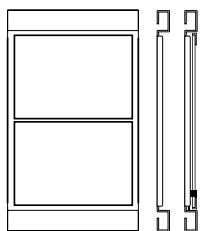

 option bultinboard sur demande
bultinboard option on request

delhi 300  [1 x A3 / 2xA4]
w 320 x h 540 x d 30mm
w 12,59 x h 21,26 x d 1,18"

delhi 310  [1 x A3]
w 320 x h 540 x d 30mm
w 12,59 x h 21,26 x d 1,18"

delhi 400  [4 x A4]
w 550 x h 750 x d 30mm
w 21,65 x h 29,53 x d 1,18"

delhi 410  [4 x A4]
w 550 x h 750 x d 30mm
w 21,65 x h 29,53 x d 1,18"

delhi 900  [9 xA4]
w 750 x h 1050 x d 30mm
w 29,53 x h 41,34 x d 1,18"

delhi 910  [9 xA4]
w 750 x h 1050 x d 30mm
w 29,53 x h 41,34 x d 1,18"

delhi 400 SS L  [4 x A4]
w 550 x h 1800 x d 500mm
w 21,65 x h 70,87 x d 19,69"

delhi 410 SS L   [4 x A4]
w 550 x h 1800 x d 500mm
w 21,65 x h 70,87 x d 19,69"

delhi 900 SS L  [9 x A4]
w 750 x h 1800 x d 500mm
w 29,53 x h 70,87 x d 19,69"

delhi 910 SS L   [9 x A4]
w 750 x h 1800 x d 30mm
w 29,53 x h 70,87 x d 19,69"

delhi | 2011 | tarifs publics
 designed by tecton | public prices