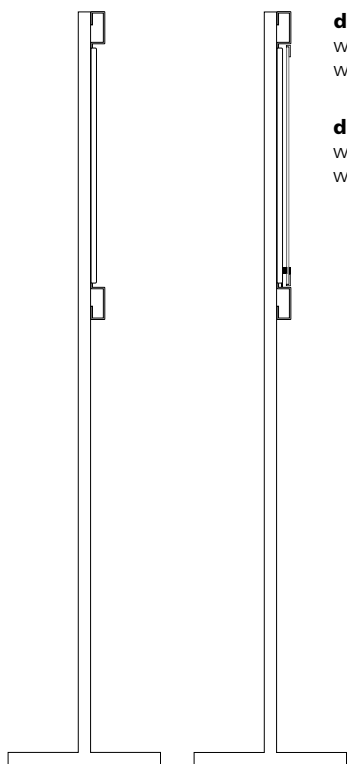

 option bultinboard sur demande
bultinboard option on request

delhi 300  [1 x A3 / 2xA4]
w 320 x h 540 x d 30mm
w 12,59 x h 21,26 x d 1,18"

delhi 310  [1 x A3]
w 320 x h 540 x d 30mm
w 12,59 x h 21,26 x d 1,18"

delhi 400  [4 x A4]
w 550 x h 750 x d 30mm
w 21,65 x h 29,53 x d 1,18"

delhi 410  [4 x A4]
w 550 x h 750 x d 30mm
w 21,65 x h 29,53 x d 1,18"

delhi 900  [9 xA4]
w 750 x h 1050 x d 30mm
w 29,53 x h 41,34 x d 1,18"

delhi 910  [9 xA4]
w 750 x h 1050 x d 30mm
w 29,53 x h 41,34 x d 1,18"

delhi 400 SS L  [4 x A4]
w 550 x h 1800 x d 500mm
w 21,65 x h 70,87 x d 19,69"

delhi 410 SS L   [4 x A4]
w 550 x h 1800 x d 500mm
w 21,65 x h 70,87 x d 19,69"

delhi 900 SS L  [9 x A4]
w 750 x h 1800 x d 500mm
w 29,53 x h 70,87 x d 19,69"

delhi 910 SS L   [9 x A4]
w 750 x h 1800 x d 30mm
w 29,53 x h 70,87 x d 19,69"

delhi | 2011 | tarifs publics
 designed by tecton | public prices